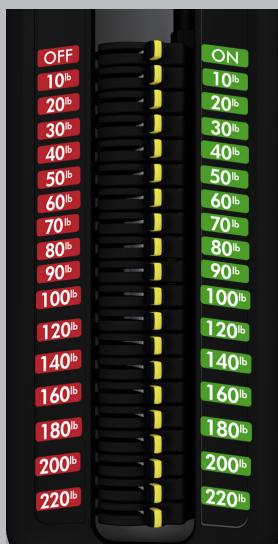

NAUTILUS[®] INSTINCT

Instinct Strength is a full line of intuitive machines, benches and racks with easy adjustments, offering users a quick and complete workout. Perfectly suited to be a basic strength line or circuit system, Instinct effectively complements more specialized lines. The versatility of Instinct's small footprint also lets you get the most from minimal space and is offered in both single and dual function units to meet the needs of any space or facility.

LEG CURL 9NL-S1011

W	37 IN (94 CM)
L	56 IN (140 CM)
H	55 IN (140 CM)
STACK WEIGHT	190 LB (86 KG)
OVERALL WEIGHT	469 LB (213 KG)
SHIPPING WEIGHT	490 LB (222 KG)

LOCK N LOAD[®] WEIGHT SELECTION

Selecting a weight with the intuitive Lock N Load design is as easy as flicking a switch. Universally color coded switches engage and disengage the weight via an internal pin, providing a safer, more durable and maintenance free operation. Lock N Load prevents unnecessary maintenance headaches since there are no pins to lose or replace.

FRAME SPECIFICATIONS & CABLE INFORMATION

STANDARD FRAME COLOR OPTIONS	Silver, White, Black
STANDARD UPHOLSTERY COLOR OPTIONS	Black
FRAME FINISH	Electrostatic Powder coating
CUSTOMIZABLE PAINT OPTIONS AVAILABLE	Yes with additional fees and extended lead times
CUSTOMIZABLE UPHOLSTERY OPTIONS AVAILABLE	Yes with additional fees and extended lead times
CUSTOMIZABLE BRANDING OPTIONS AVAILABLE	Yes with additional fees and extended lead times
CABLE VS. BELT DRIVEN TRANSMISSION	Belt
BOLT DOWN LOCATIONS DEFINED	Yes
INTEGRATED LEVELING SYSTEM	No, rubber feet for floor protection
HARDWARE TYPE	Hex / Button Head
TUBING STYLE & THICKNESS	Modern blend of square and round tubing. Most are 3 or 2.5mm / 11 ga